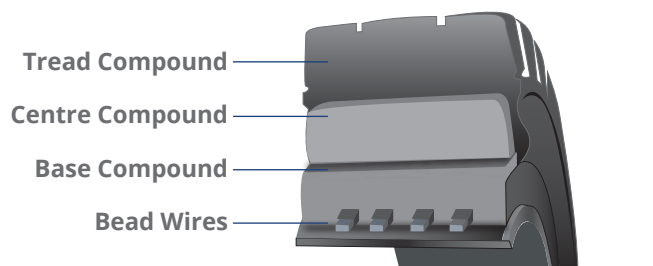

AIR RYDE

SKID STEER

BUILT FOR THE MOST SEVERE TERRAINS

A solid Skid-Steer tire built with natural rubber formulation and aperture sidewall design, providing the softest cushion ride. AIR RYDE tires are engineered specifically to handle the extreme lateral forces of skid-steer machines.

Aperture
sidewall design

Soft
cushion ride

Quick
and easy installation

Advanced
traction with self-cleaning lugs

AIR RYDE is ideal for....

The tire is designed and built to operate in all terrains and challenging conditions;

- Scrap yards
- Trash transfer facilities
- Demolition areas
- Recycling stations of glass, steel, paper, plastic, etc.

...rugged terrains and demanding situations.

Our deep lug, R-4 tread design provides the most advanced traction with self-cleaning lugs built for the toughest of terrain applications. AIR RYDE is designed for quick and easy installation and is available in standard as well as clip-type tires for all Skid-Steer equipment.